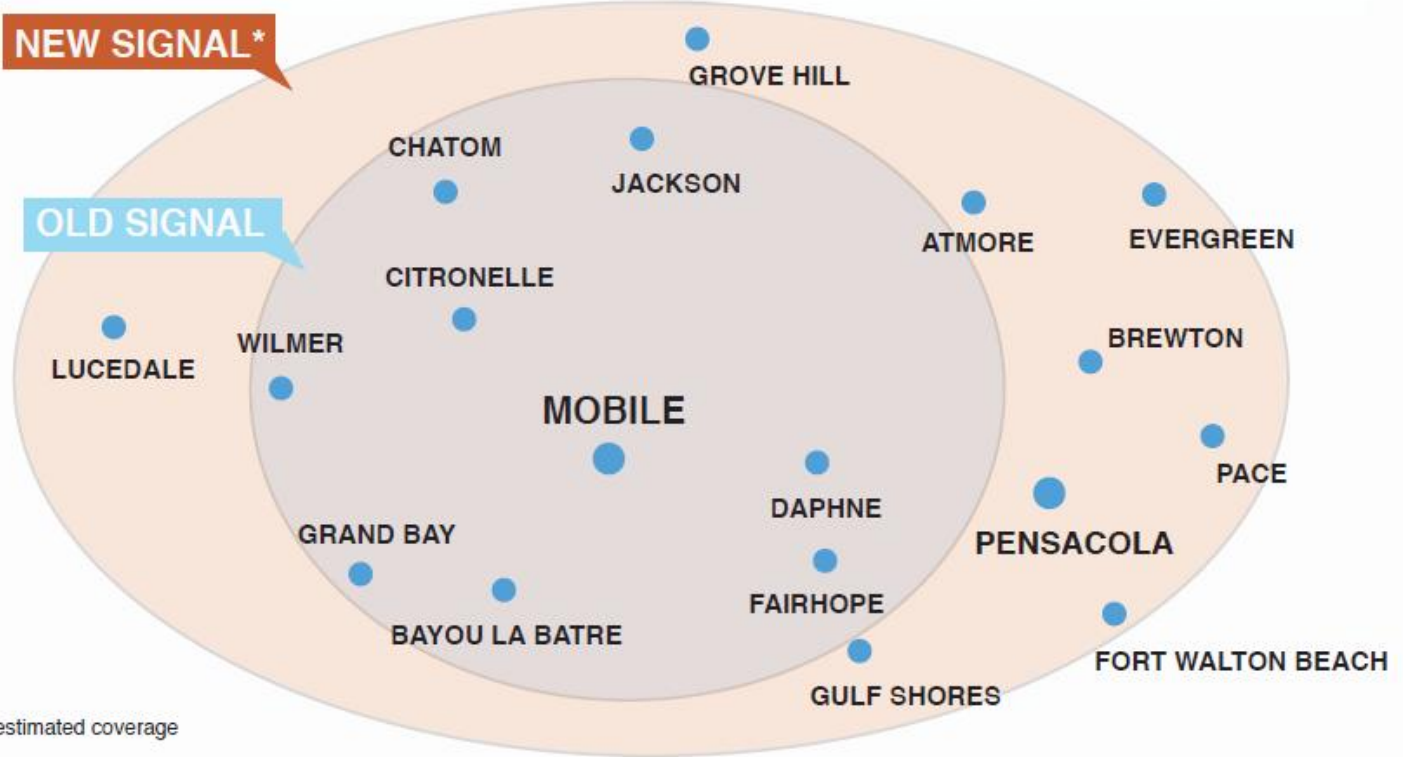

What the new signal will look like

*estimated coverage

Praise in the Park

Saturday, Oct. 21
Lucedale City Park
Lucedale, Mississippi

Featuring:
Crowder
Jimi Cravity
Rhett Walker

Gates open at 3 pm

more info: